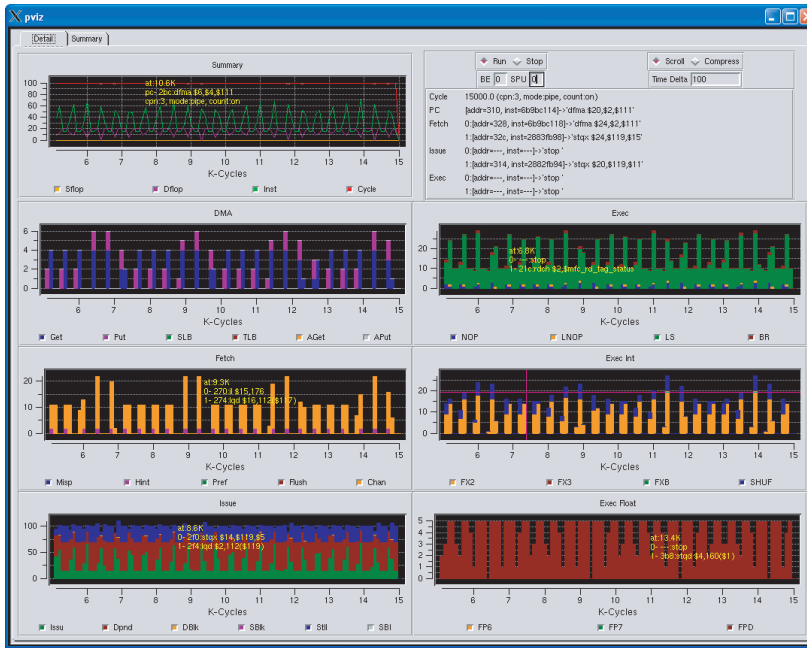

Figure 1 Mambo execution and simulation stack

(a)

(b)

(c)

Figure 2 Mambo visualization and analysis tools; (a) statistics collector, (b) visualization tool, and (c) interactive SPU local store map

Figure 3 IPC behavior over time.