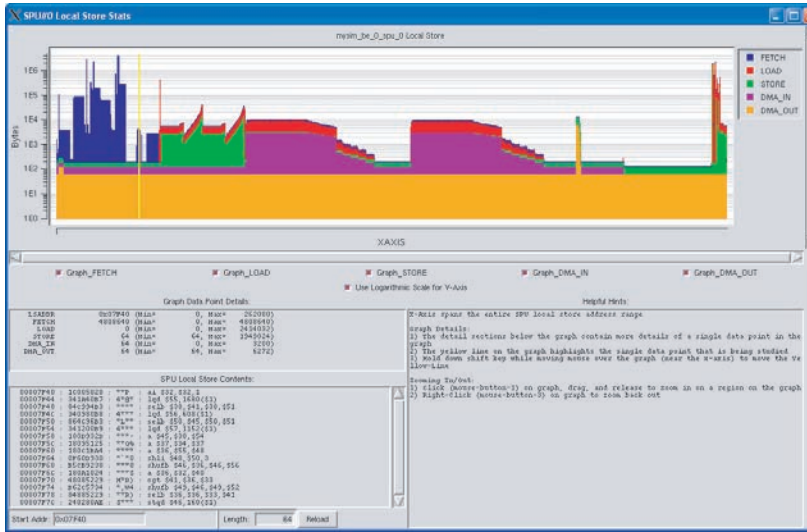

Figure 1 Mambo execution and simulation stack

(a)

(b)

(c)

Figure 2 Mambo visualization and analysis tools; (a) statistics collector, (b) visualization tool, and (c) interactive SPU local store map

Figure 3 IPC behavior over time.