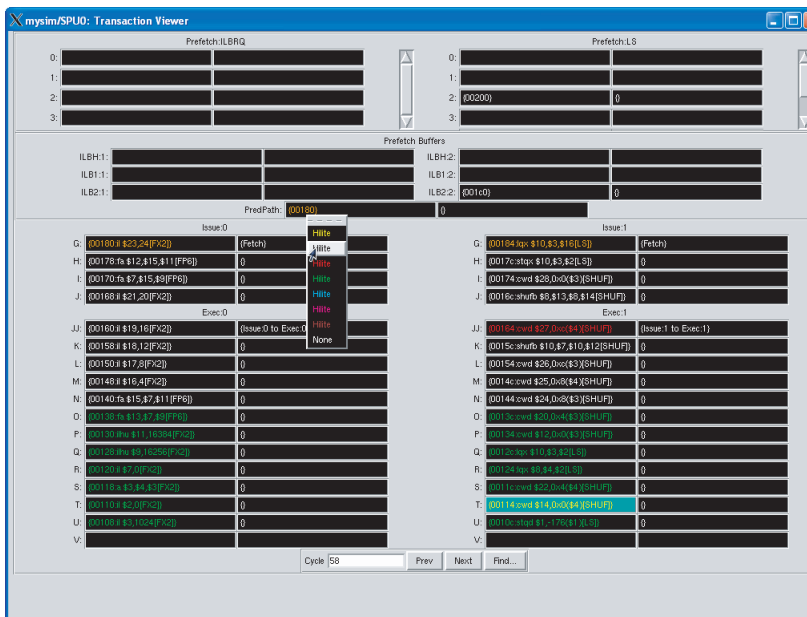

Figure 1 Mambo execution and simulation stack

(a)

(b)

(c)

Figure 2 Mambo visualization and analysis tools; (a) statistics collector, (b) visualization tool, and (c) interactive SPU local store map

Figure 3 IPC behavior over time.